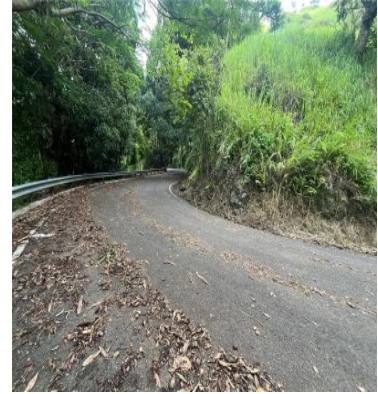

For Sale

\$ 120,000.00 USD

Yauco

Yauco

Listing ID 002043625016

29.13 acres farm in the Rubias neighborhood of Yauco. With direct access to PR-128. Just 2 minutes from Lake Luchetti and only 29 minutes from the town of Yauco, this farm offers beautiful mountain views and already has a partially prepared area for container homes, allowing for full enjoyment of nature. PB Platform shows landslide warnings and events. FEMA Zone X (minimal or low-risk zone), Classification: AP (Productive Agricultural), Property Taxes (CRIM): \$48.55 annually (aprox). Rustic Land.